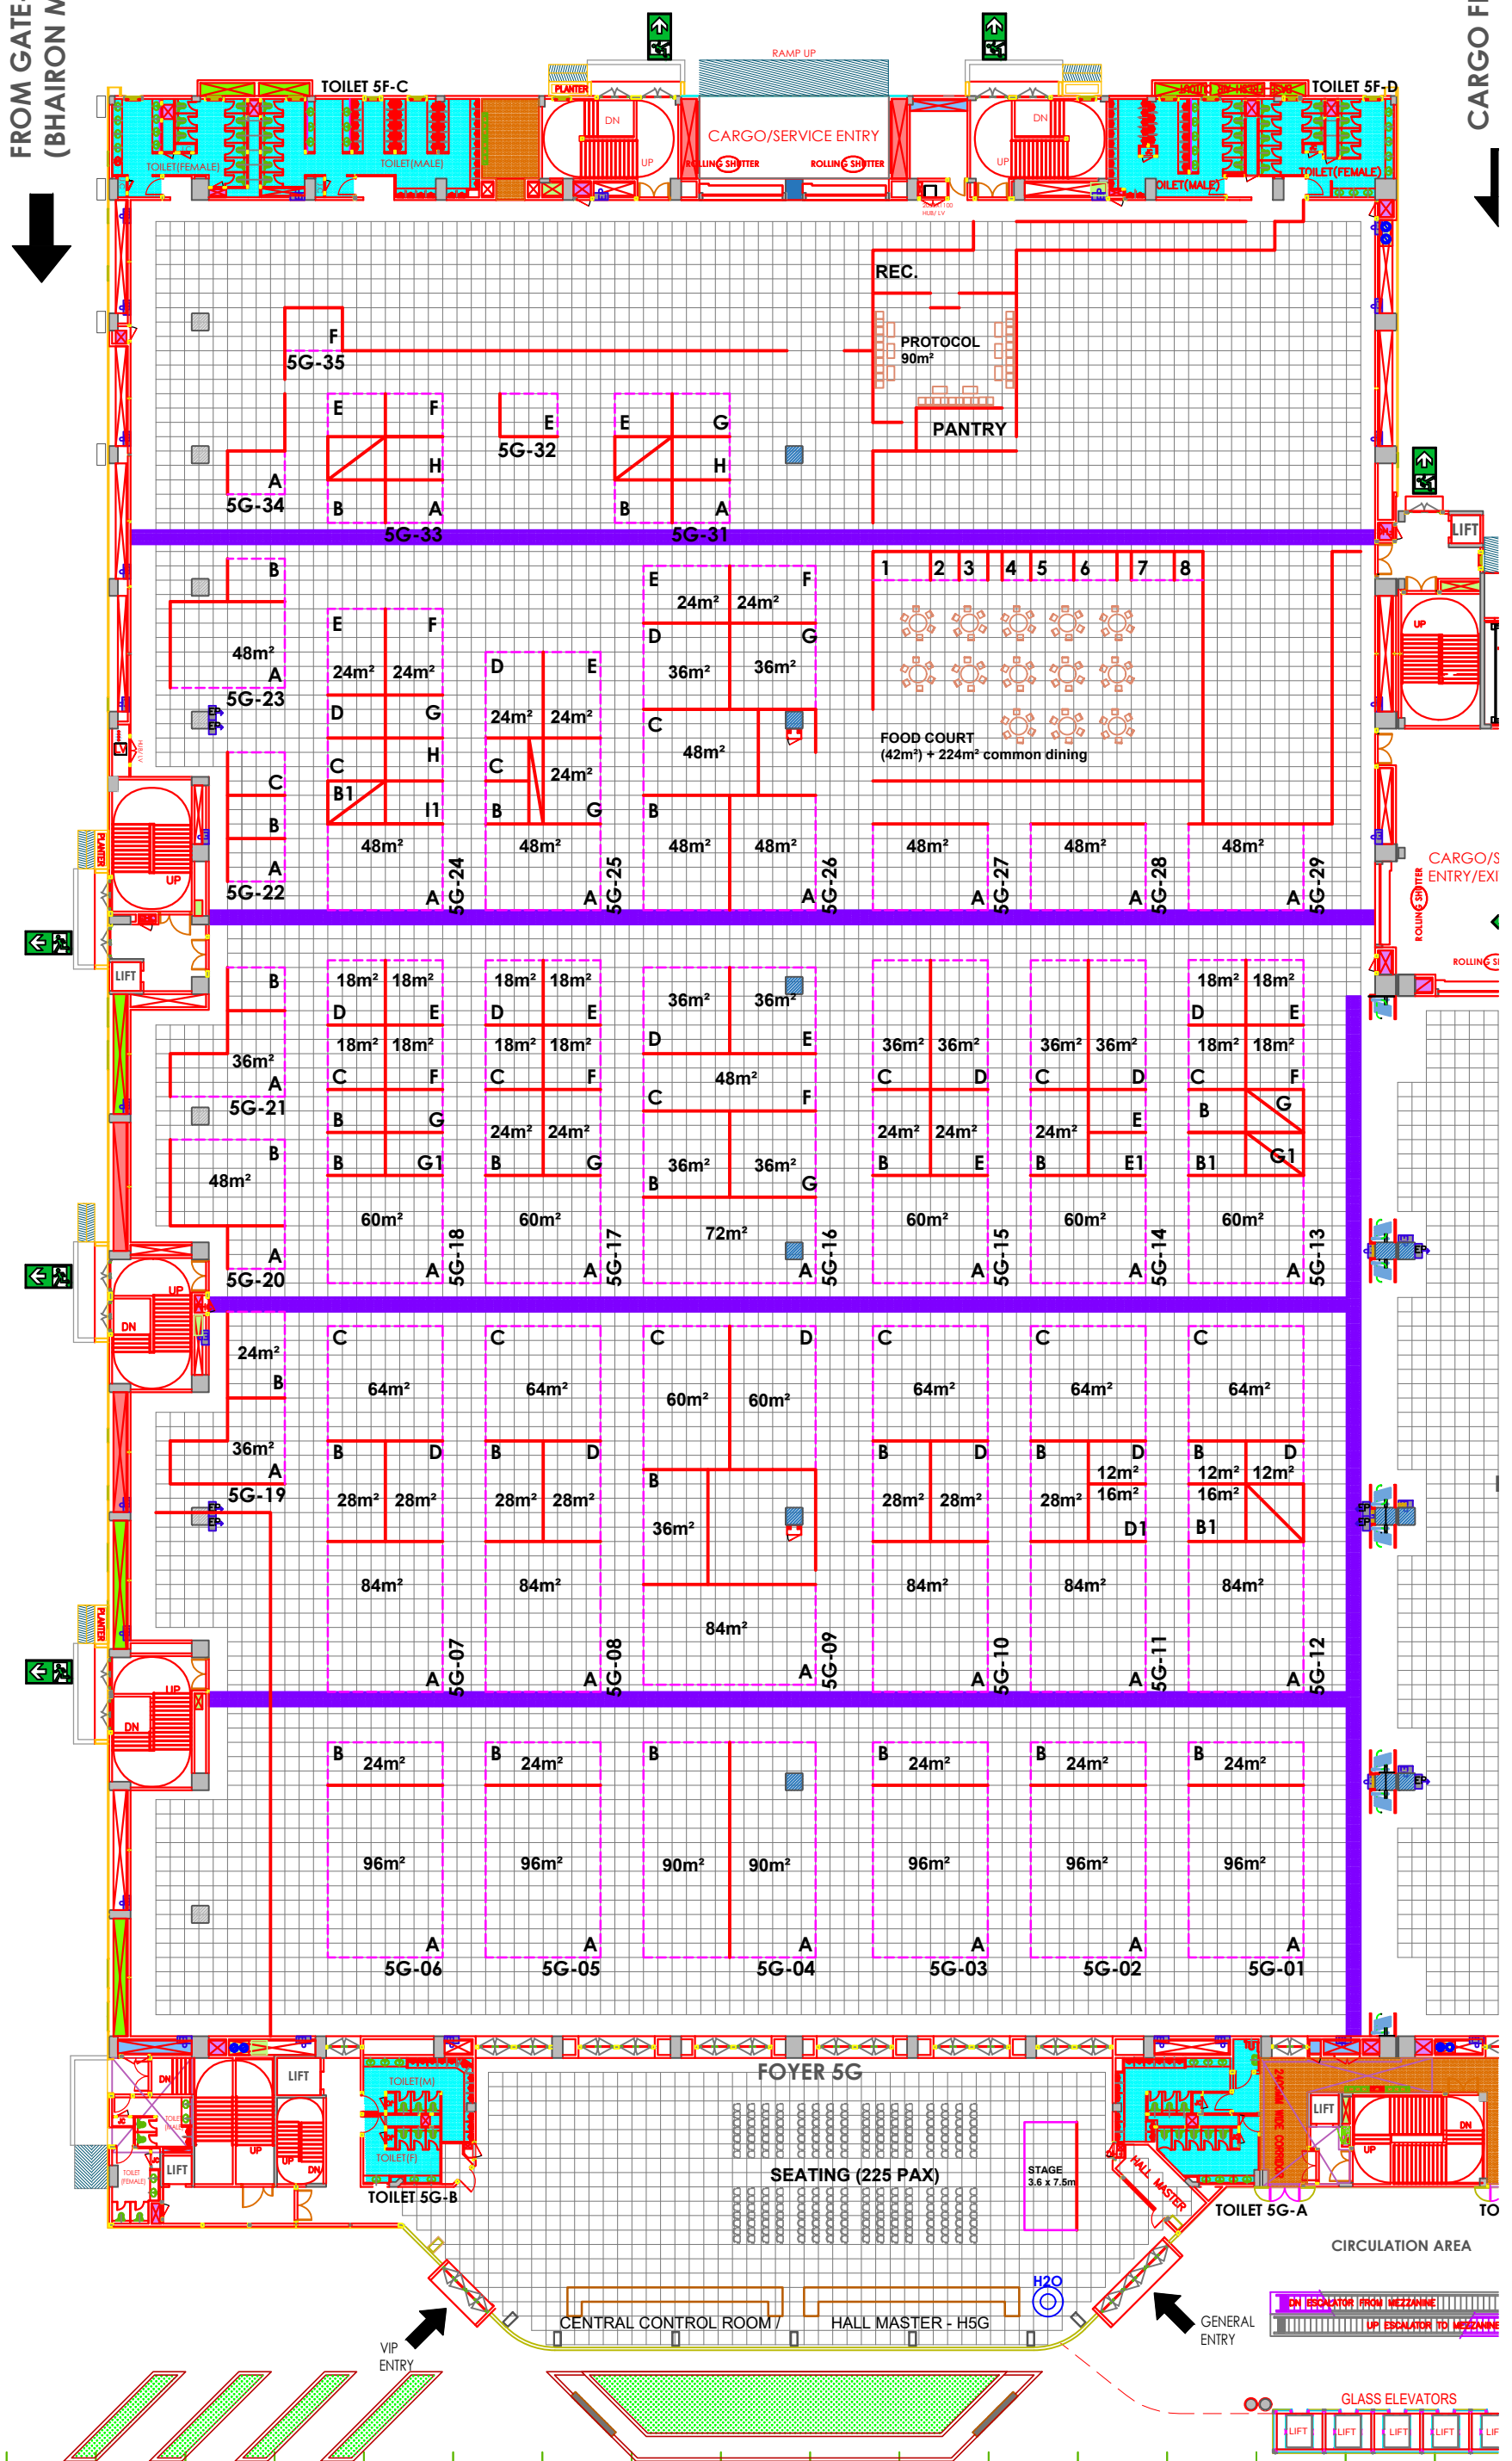

11M WIDE SERVICE ROAD

FROM GATE-4  
(BHAIRON MARG)

CARGO FROM GATE-

# EXHIBITION HALL - 5

GROUND FLOOR